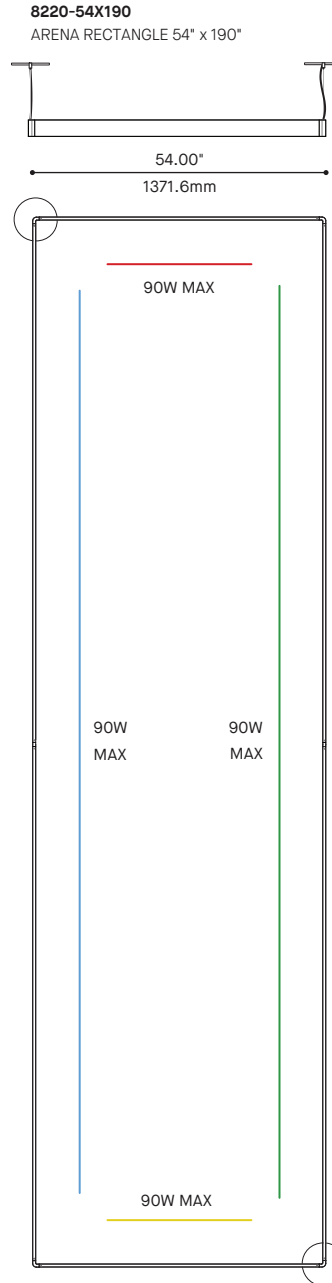

8210-96
ARENA STRAIGHT 96"

8210-158
ARENA STRAIGHT 158.78"

8210-190
ARENA STRAIGHT 190.39"

8210-284
ARENA STRAIGHT 284.7"

8210-380
ARENA STRAIGHT 379.6"

ARENA SQUARE & RECTANGLE 8220

PROJECT PROJÉT
SPEC TYPE
NOTES

8220-380X380
ARENA SQUARE 380" x 380"

8220-190X190
ARENA SQUARE 190" x 190"

ARENA RECTANGLE 8220 1/2

CONFIGURATIONS

ARENA RECTANGLE 8220 2/2

CONFIGURATIONS

8220-96X380
ARENA SQUARE 96" x 380"

8220-54X380
ARENA RECTANGLE 54" x 380"