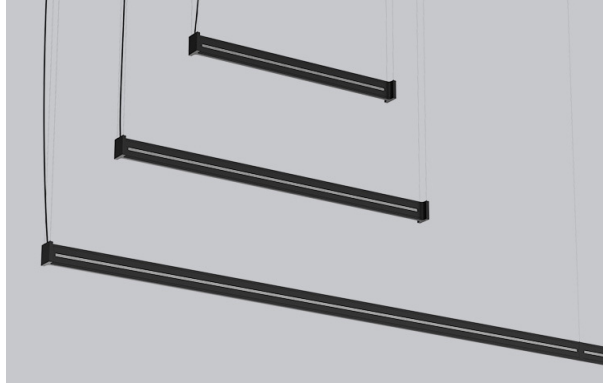

ARENA STRAIGHT 8210

PROJECT PROJÉT
SPEC TYPE
NOTES

FINISH FINI