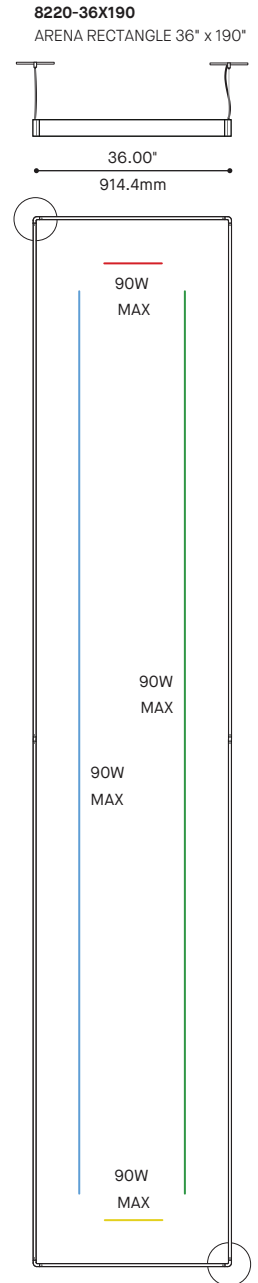

RCC

MOUNTING OPTION OPTION DE MONTAGE

RC2
09.40" x 1.87"
0238.7 x 47.5mm

RC4
012" x 1.87"
0304.8 x 47.5mm

RC3
04.60" x 0.50"
0116.25 x 12.7mm

3981GX
12" x 10" x 3.83"
304.8mm x 406mm x 97mm

ORDERING SPECIFICATION SPÉCIFICATION DE COMMANDE

CODE

STANDARD MODEL MODÈLE STANDARD

8210-36	ARENA STRAIGHT 36"
8210-54	ARENA STRAIGHT 54"
8210-70	ARENA STRAIGHT 70" (2 SECTIONS CONNECTED WITH 1 JOINER)
8210-96	ARENA STRAIGHT 96"
8210-158	ARENA STRAIGHT 158" (3 SECTIONS CONNECTED WITH 2 JOINERS)
8210-190	ARENA STRAIGHT 190" (2 SECTIONS CONNECTED WITH 1 JOINER)
8210-285	ARENA STRAIGHT 285" (3 SECTIONS CONNECTED WITH 2 JOINERS)
8210-380	ARENA STRAIGHT 380" (4 SECTIONS CONNECTED WITH 3 JOINERS)

8210-96
ARENA STRAIGHT 96"

8210-158
ARENA STRAIGHT 158.78"

8210-190
ARENA STRAIGHT 190.39"

8210-284
ARENA STRAIGHT 284.7"

8210-380
ARENA STRAIGHT 379.6"

ARENA SQUARE & RECTANGLE 8220

PROJECT PROJÉT
SPEC TYPE
NOTES

8220-380X380
ARENA SQUARE 380" x 380"

8220-190X190
ARENA SQUARE 190" x 190"

ARENA RECTANGLE 8220 1/2

CONFIGURATIONS

ARENA RECTANGLE 8220 2/2

CONFIGURATIONS

8220-96X380
ARENA SQUARE 96" x 380"

8220-54X380
ARENA RECTANGLE 54" x 380"