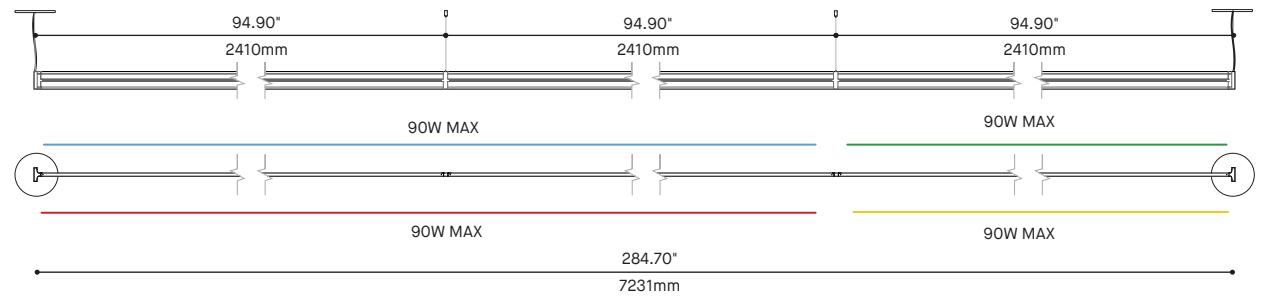

* FOR CHICAGO PLENUM INSTALLATION, PLEASE CONTACT YOUR EUREKA REPRESENTATIVE

SPECIFICATION

ARENA STRAIGHT 8210

CONFIGURATIONS

8210-36
ARENA STRAIGHT 36"

8210-54
ARENA STRAIGHT 54"

8210-70
ARENA STRAIGHT 70.4"

8210-96
ARENA STRAIGHT 96"

8210-158
ARENA STRAIGHT 158.78"

8210-190
ARENA STRAIGHT 190.39"

8210-284
ARENA STRAIGHT 284.7"

8210-380
ARENA STRAIGHT 379.6"

ARENA SQUARE & RECTANGLE 8220

PROJECT PROJÉT
SPEC TYPE
NOTES