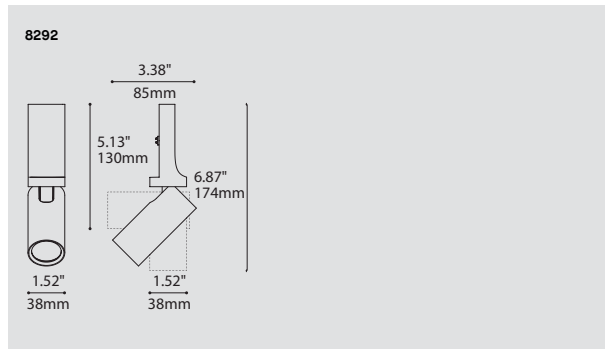

ARENA – AIM 8292

PROJECT PROJÉT
SPEC TYPE
NOTES

ORDERING SPECIFICATION	SPÉCIFICATION DE COMMANDE	CODE
MODEL MODÈLE		8292
8292*	ARENA – AIM * ARENA ACCESSORY LIGHT SOURCE USED WITH ARENA 8200,8210 and 8220 (SOLD SEPARATELY)	
LIGHT SOURCE SOURCE LUMINEUSE		LED
LED	REGULAR OUTPUT, 8W TOTAL DC LOAD OF INSTALLED LIGHT SOURCES MUST NOT EXCEED MAXIMUM WATTAGE (SEE ARENA MAPPING PAGE).	
COLOR TEMPERATURE TEMPÉRATURE DE COULEUR		
27	2700K	
30	3000K	
35	3500K	
40	4000K	
COLOR RENDERING INDEX INDICE DE RENDU DE COULEUR (IRC)		
80	80+CRI	
BEAM ANGLE ANGLE DE FAISCEAU		
NA	NARROW (19°)	
WI	WIDE (30°)	
PROJECTOR FINISH FINI PROJECTEUR		
BLKE	BLACK FINE TEXTURE	
WHE	WHITE FINE TEXTURE	

PRODUCT CHARACTERISTICS CARACTÉRISTIQUES DU PRODUIT

DESIGN: ARENA – AIM is an elegant 38mm diameter aimable projector for ARENA. The head rotates at 350° and can be tilted up to 90° inwards or outward for a wider lighting surface area. ARENA – AIM can also be flipped vertically on the ring to enable direct or indirect illumination. Magnetically positioned anywhere on the ARENA for easy on-site installation or reconfiguration of the lighting environment. A maximum of up to 12 ARENA – AIM projectors can be installed on each ARENA or can be combined with other accessories for a total of up to 90W.

LIGHT SOURCE: COB LED with a 32mm silicone collimator available in 19° & 30° beam angles.

PROJECTOR: Custom designed diecast aluminum heatsink offered in white or black architectural grade finish. c-CSA-us

CERTIFIED:

CONCEPTION: ARENA – AIM est un projecteur dirigeable élégant de 38mm pour ARENA. La tête pivote à 350° et incline à 90° vers l'intérieur ou l'extérieur pour une surface d'éclairage élargie. ARENA – AIM peut être inversé verticalement pour une illumination directe ou indirecte. Positionné magnétiquement n'importe où sur l'ARENA pour faciliter l'installation ou la reconfiguration sur place. Un maximum de 12 projecteurs ARENA – AIM peuvent être installés sur chaque ARENA ou peuvent être combinés avec d'autres accessoires pour une puissance totale jusqu'à 90W.

INSTALLATION: LED de type COB avec un collimateur en silicone de 32 mm offert en deux angles de faisceau: 19° ou 30°.

SOURCE LUMINEUSE: Dissipateur thermique en aluminium moulé conçu sur mesure, offert avec une finition noire ou blanche finement texturée de grade architectural.

PROJECTEUR: Dissipateur thermique en aluminium moulé conçu sur mesure, offert avec une finition noire ou blanche finement texturée de grade architectural.

CERTIFIÉ: c-CSA-us

REFERENCE CHART TABLEAU DE RÉFÉRENCE

RING	LIGHT SOURCES				
	BEAM 8290	GLOW 8291	AIM 8292	SLICE RD 8293-36	SLICE RD 8293-54
ARENA 8200-36 & 8200-54					
MAXIMUM DC LOAD 90W	8W DC	8W DC	8W DC	8W DC	11W DC