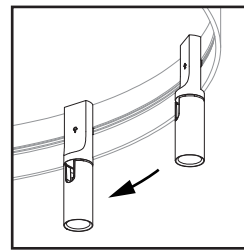

ARENA - AIM 8292

The AIM brings fully orientable illumination to the ARENA (8200) profile (sold separately) in a slim elegant form. It can be rotated 350°, angled up to 90° and be displaced and flipped up/down simply without tools

ARENA (8200,8210,8220) REQUIRED (SOLD SEPARATELY)

Attach
Secured by strong neodymium magnets. Tested to UL standards to support several times its weight.

Pivot
Pivotable sideways up to a 90° angle and can be rotated 350° to help highlight a particular area or object.

Flip
AIM can be flipped up or down for direct or indirect illumination.

Move
AIM can be positioned on the ARENA as desired to highlight areas below or create a visual pattern.

Group
Place together to concentrate light in areas along the ARENA.

PRODUCT SPECIFICATION

8292 — NA

8292 — WI

PERFORMANCE

DC LOAD	8 W	8 W
DELIVERED LUMENS (4000K - BLKE)	656 LM	656 LM
EFFICACY (INCLUDING DRIVER)	85 LM/W	85 LM/W

OTHER INFORMATIONS

COLLIMATOR (BEAM ANGLE)	NARROW (19°)	WIDE (30°)
LUMINAIRE'S WEIGHT	0.61 LBS / 0.27 KG	0.61 LBS / 0.27 KG
L70 (LUMEN MAINTENANCE)	> 66 500 HRS	> 66 500 HRS

EFFICACY MULTIPLIERS

CRI	CCT	FACTOR
80+	4000K	1.00
80+	3500K	0.99
80+	3000K	0.97
80+	2700K	0.94
90+	4000K	0.89
90+	3500K	0.86
90+	3000K	0.84
90+	2700K	0.80

LIGHT DISTRIBUTION

Visit our website for warranty terms and conditions.

TECHNICAL DATA