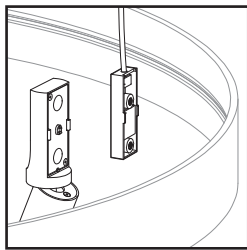

RING	LIGHT SOURCES				
	BEAM 8290	GLOW 8291	AIM 8292	SLICE RD 8293-36	SLICE RD 8293-54
ARENA 8200-36 & 8200-54					
MAXIMUM DC LOAD 90W	8W DC	8W DC	8W DC	8W DC	11W DC

ARENA - AIM 8292

The AIM brings fully orientable illumination to the ARENA (8200) profile (sold separately) in a slim elegant form. It can be rotated 350°, angled up to 90° and be displaced and flipped up/down simply without tools

ARENA (8200,8210,8220) REQUIRED (SOLD SEPARATELY)

Attach
Secured by strong neodymium magnets. Tested to UL standards to support several times its weight.

Pivot
Pivotable sideways up to a 90° angle and can be rotated 350° to help highlight a particular area or object.