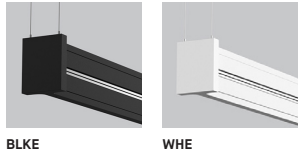

WHE

FINISH FINI

BLKE