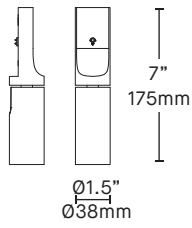

ARENA - AIM 8292

AIM apporte au Arena (vendu séparément) une illumination pleinement orientable dans un format élancé et élégant. Il peut tourner sur 350°, être angulé jusqu'à 90°, être déplacé et retourné vers le haut ou le bas simplement et sans outils