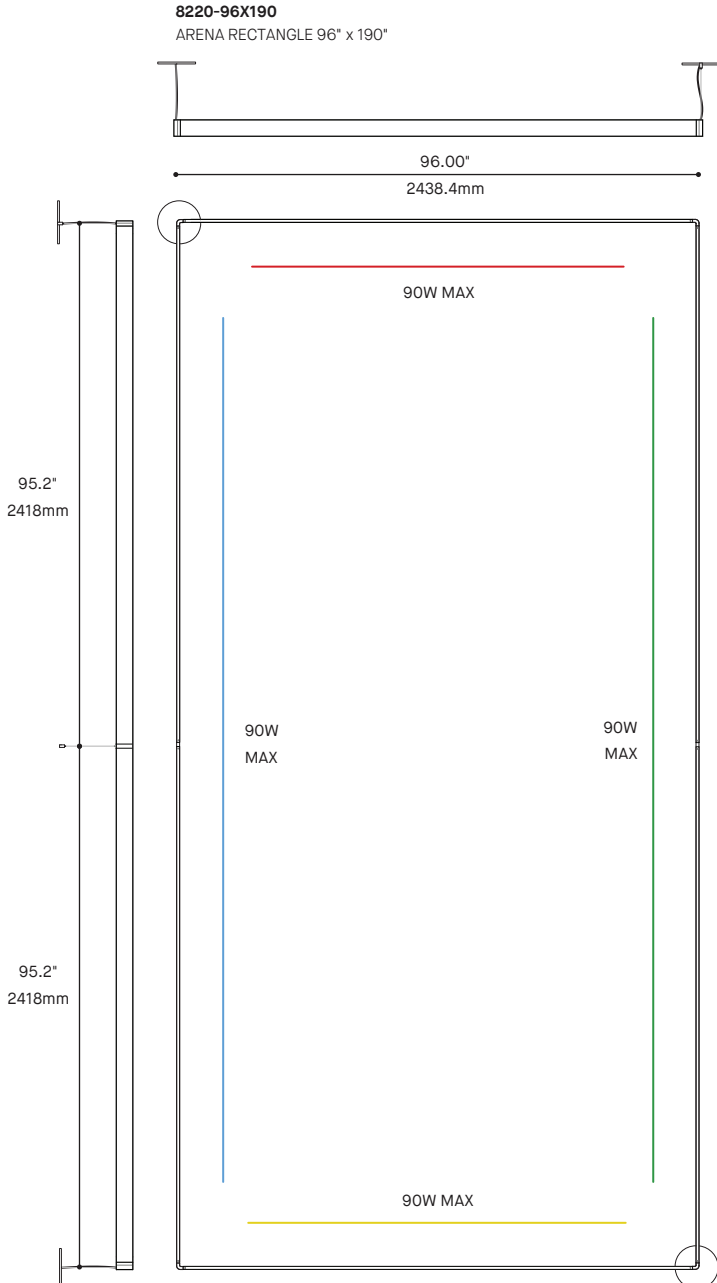

8220-380X380
ARENA SQUARE 380" x 380"

8220-190X190
ARENA SQUARE 190" x 190"

ARENA RECTANGLE 8220 1/2

CONFIGURATIONS

ARENA RECTANGLE 8220 2/2

CONFIGURATIONS

8220-96X380
ARENA SQUARE 96" x 380"

8220-54X380
ARENA RECTANGLE 54" x 380"

8220-36X380
ARENA RECTANGLE 36" x 380"

8220-190X380
ARENA RECTANGLE 190" x 380"