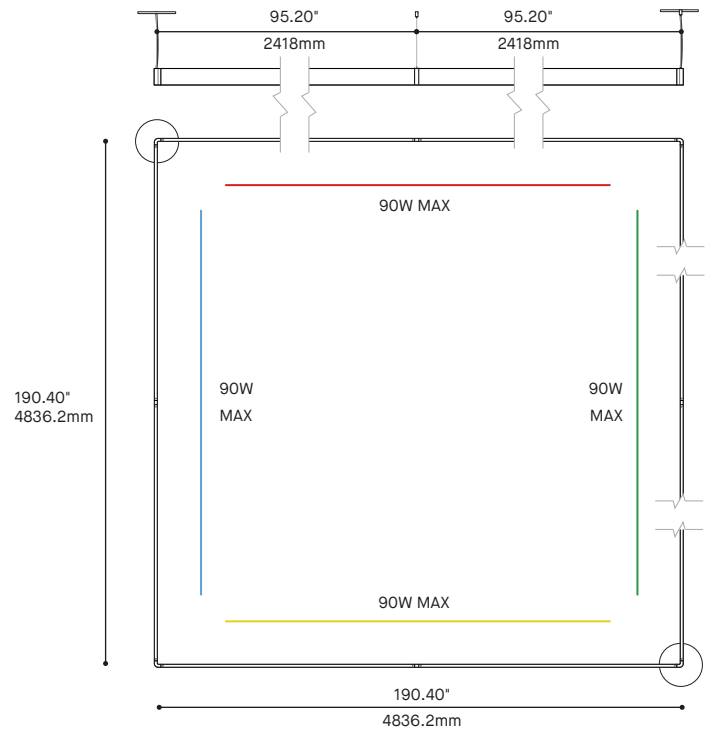

* FOR CHICAGO PLENUM INSTALLATION, PLEASE CONTACT YOUR EUREKA REPRESENTATIVE

ARENA SQUARE 8220

CONFIGURATIONS

8220-36X36
ARENA SQUARE 36" x 36"

8220-54X54
ARENA SQUARE 54" x 54"

8220-96X96
ARENA SQUARE 96" x 96"

8220-380X380
ARENA SQUARE 380" x 380"

8220-190X190
ARENA SQUARE 190" x 190"

ARENA RECTANGLE 8220 1/2

CONFIGURATIONS

ARENA RECTANGLE 8220 2/2

CONFIGURATIONS

8220-96X380
ARENA SQUARE 96" x 380"

8220-54X380
ARENA RECTANGLE 54" x 380"