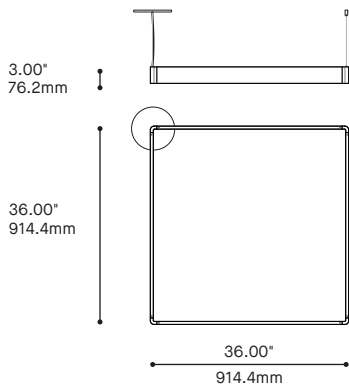

ARENA SQUARE 8220

CONFIGURATIONS

8220-36X36
ARENA SQUARE 36" x 36"