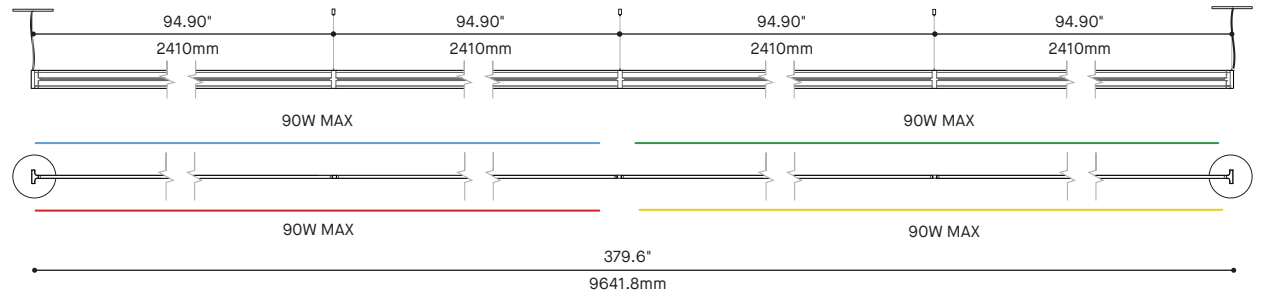

* FOR CHICAGO PLENUM INSTALLATION, PLEASE CONTACT YOUR EUREKA REPRESENTATIVE

SPECIFICATION

ARENA STRAIGHT 8210

CONFIGURATIONS

8210-36
ARENA STRAIGHT 36"

8210-54
ARENA STRAIGHT 54"

8210-70
ARENA STRAIGHT 70.4"

8210-96
ARENA STRAIGHT 96"

8210-158
ARENA STRAIGHT 158.78"

8210-190
ARENA STRAIGHT 190.39"

8210-284
ARENA STRAIGHT 284.7"

8210-380
ARENA STRAIGHT 379.6"

ARENA SQUARE & RECTANGLE 8220

PROJECT PROJÉT
SPEC TYPE
NOTES