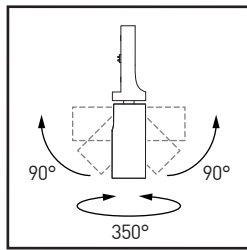

Pivot
Pivotable sideways up to a 90° angle and can be rotated 350° to help highlight a particular area or object.