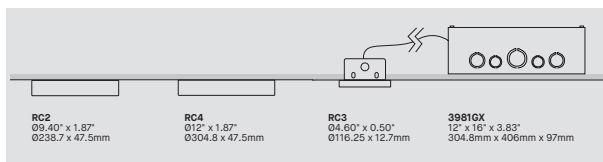

MOUNTING OPTION OPTION DE MONTAGE

RC2
09.40" x 1.87"
0238.7 x 47.5mm

RC4
012" x 1.87"
0304.8 x 47.5mm

RC3
04.60" x 0.50"
0116.25 x 12.7mm

3981GX
12" x 10" x 3.83"
304.8mm x 406mm x 97mm

ORDERING SPECIFICATION SPÉCIFICATION DE COMMANDE

CODE

STANDARD MODEL MODÈLE STANDARD

8210-36	ARENA STRAIGHT 36"
8210-54	ARENA STRAIGHT 54"
8210-70	ARENA STRAIGHT 70" (2 SECTIONS CONNECTED WITH 1 JOINER)
8210-96	ARENA STRAIGHT 96"
8210-158	ARENA STRAIGHT 158" (3 SECTIONS CONNECTED WITH 2 JOINERS)
8210-190	ARENA STRAIGHT 190" (2 SECTIONS CONNECTED WITH 1 JOINER)
8210-285	ARENA STRAIGHT 285" (3 SECTIONS CONNECTED WITH 2 JOINERS)
8210-380	ARENA STRAIGHT 380" (4 SECTIONS CONNECTED WITH 3 JOINERS)

FOR CUSTOM SIZES, PLEASE CONTACT YOUR EUREKA REPRESENTATIVE.

DC LOAD PUISSANCE MAXIMALE DC

90W	1X 90 WATT (AVAILABLE FROM 36" TO 96")
180W	2X 90 WATT (AVAILABLE FROM 36" TO 190")
360W	4X 90 WATT (ONLY AVAILABLE FOR 285" TO 380")

ARENA STRAIGHT 8210	LIGHT SOURCES							ADAPTER TAA
	BEAM 8290	GLOW 8291	AIM 8292	SLICE-SQ 8296-36	SLICE-SQ 8296-54	BALL 8295	CONE 8294	
MAXIMUM DC LOAD 90W, 180W, 360W	8W DC	8W DC	8W DC	8W DC	11W DC	8W DC	11W DC	SEE SPEC SHEET
MAXIMUM TOTAL WEIGHT PER SECTION 25 LBS	0.62 LBS	0.70 LBS	0.61 LBS	2.22 LBS	3.50 LBS	0.48 LBS	0.88 LBS	

VOLTAGE VOLTAGE

120V	120 VOLT
277V	277 VOLT

CONTROL OPTIONS OPTION DE CONTRÔLE

DV	0-10V DIMMING (120V-277V)
NLTAIR2*	NLIGHT AIR CONTROL GEN2 (NOT AVAILABLE WITH MOUNTING OPTION RC3)
NLIGHT*	NLIGHT WIRED CONTROL (NOT AVAILABLE WITH MOUNTING OPTION RC3)

LED DIMMING DRIVER IS STANDARD IN THIS PRODUCT
*NLIGHT INTEGRATION REQUIRES A REMOTE POWER PACK (39NLAA & 39NLWA AS BELOW FOR NLIGHT). REFER TO NLIGHT GUIDE AND INSTALLATION SHEET FOR ALL REQUIREMENTS.

CABLE CÂBLE

AC	AIRCRAFT CABLE & POWER CORD, FIELD ADJUSTABLE

CABLE LENGTH LONGUEUR DE CÂBLE

60	60" AIRCRAFT CABLE (STD LENGTH)
**	CUSTOM AIRCRAFT CABLE LENGTH (PLEASE SPECIFY)

FOR OVERALL LENGTH, PLEASE CONTACT YOUR EUREKA REPRESENTATIVE.

MOUNTING MONTAGE

RC2	ROUND SURFACE SCREWLESS CANOPY 9.4" FOR 90W ONLY (2475I)
RC3	ROUND SURFACE SCREWLESS CANOPY 4.6" FOR REMOTE DRIVER BOX 12"X16" (2471C) (PAIR WITH ACCESSORY 3981GA OR 3981GB)
RC4	ROUND SURFACE SCREWLESS CANOPY 12" FOR 180W OR 360W (2477I)

MOUNTING CABLE OPTION OPTION DE MONTAGE DE CÂBLE

RCC	FLOATING CANOPY - STRAIGHT AIRCRAFT CABLES IF NO OPTION IS SELECTED, A CANOPY AT END OF THE FIXTURE WITH AIRCRAFT CABLES IS STANDARD

CANOPY & GRIPPERS FINISH FINI PAVILLON ET ATTACHES

BLKE	BLACK FINE TEXTURE
WHE	WHITE FINE TEXTURE

POWER CORD FINISH FINI CÂBLE D'ALIMENTATION

BLK	BLACK POWER CORD
WH	WHITE POWER CORD
CLR	CLEAR POWER CORD

FRAME FINISH FINI DU CADRE

BLKE	BLACK FINE TEXTURE
WHE	WHITE FINE TEXTURE

ACCESSORY ACCESSOIRE