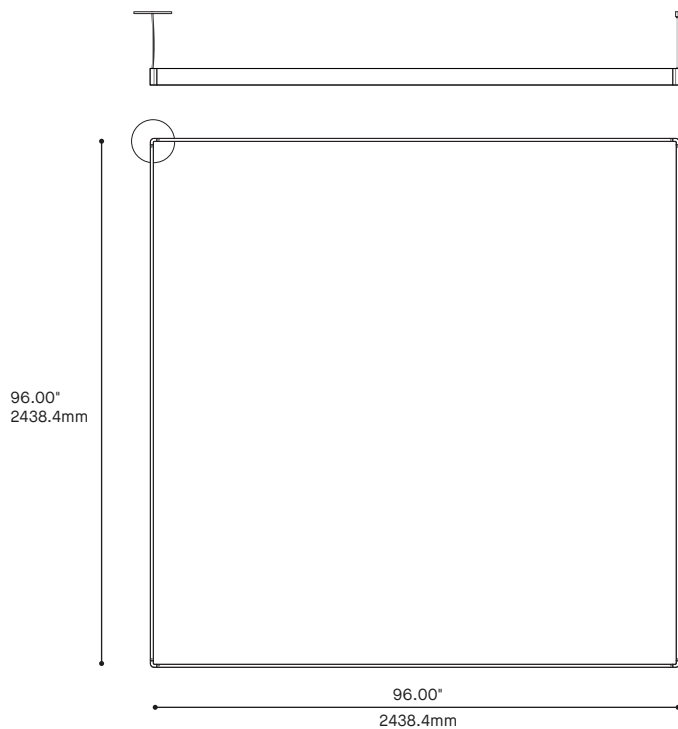

8220-380X380
ARENA SQUARE 380" x 380"

8220-190X190
ARENA SQUARE 190" x 190"

ARENA RECTANGLE 8220 1/2

CONFIGURATIONS

ARENA RECTANGLE 8220 2/2

CONFIGURATIONS

8220-96X380
ARENA SQUARE 96" x 380"

8220-54X380
ARENA RECTANGLE 54" x 380"