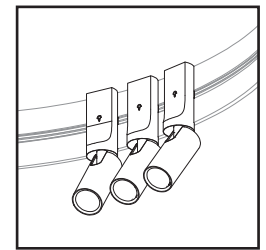

Group
Place together to concentrate light in areas along the ARENA.

PRODUCT SPECIFICATION

8292 — NA

8292 — WI

PERFORMANCE

DC LOAD	8 W	8 W
DELIVERED LUMENS (4000K - BLKE)	656 LM	656 LM
EFFICACY (INCLUDING DRIVER)	85 LM/W	85 LM/W

OTHER INFORMATIONS

COLLIMATOR (BEAM ANGLE)	NARROW (19°)	WIDE (30°)
LUMINAIRE'S WEIGHT	0.61 LBS / 0.27 KG	0.61 LBS / 0.27 KG
L70 (LUMEN MAINTENANCE)	> 66 500 HRS	> 66 500 HRS

EFFICACY MULTIPLIERS

CRI	CCT	FACTOR
80+	4000K	1.00
80+	3500K	0.99
80+	3000K	0.97
80+	2700K	0.94
90+	4000K	0.89
90+	3500K	0.86
90+	3000K	0.84
90+	2700K	0.80