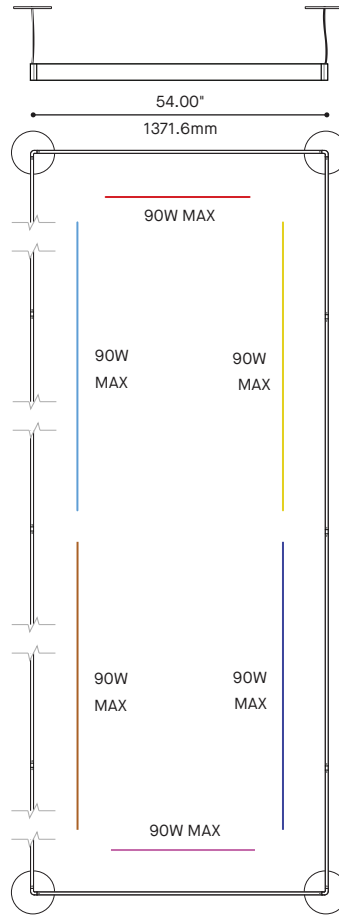

8210-96
ARENA STRAIGHT 96"

8210-158
ARENA STRAIGHT 158.78"

8210-190
ARENA STRAIGHT 190.39"

8210-284
ARENA STRAIGHT 284.7"

8210-380
ARENA STRAIGHT 379.6"

ARENA SQUARE & RECTANGLE 8220

PROJECT PROJÉT
SPEC TYPE
NOTES

8220	36"	54"	96"	190"	380"
36"	90W				
54"		180W			
96"			180W	360W	540W
190"					
380"					720W

ARENA
SQUARE 8220
MAXIMUM DC LOAD SEE TABLE
MAXIMUM TOTAL WEIGHT PER SECTION 25 LBS

LIGHT SOURCES							
BEAM 8290	GLOW 8291	AIM 8292	SLICE-SQ 8296-36	SLICE-SQ 8296-54	BALL 8295	CONE 8294	ADAPTER TAA
8W DC	8W DC	8W DC	8W DC	11W DC	8W DC	11W DC	SEE SPEC SHEET
0.62 LBS	0.70 LBS	0.61 LBS	2.22 LBS	3.50 LBS	0.48 LBS	0.88 LBS	

8220-380X380
ARENA SQUARE 380" x 380"

8220-190X190
ARENA SQUARE 190" x 190"

ARENA RECTANGLE 8220 1/2

CONFIGURATIONS

ARENA RECTANGLE 8220 2/2

CONFIGURATIONS

8220-96X380
ARENA SQUARE 96" x 380"

8220-54X380
ARENA RECTANGLE 54" x 380"